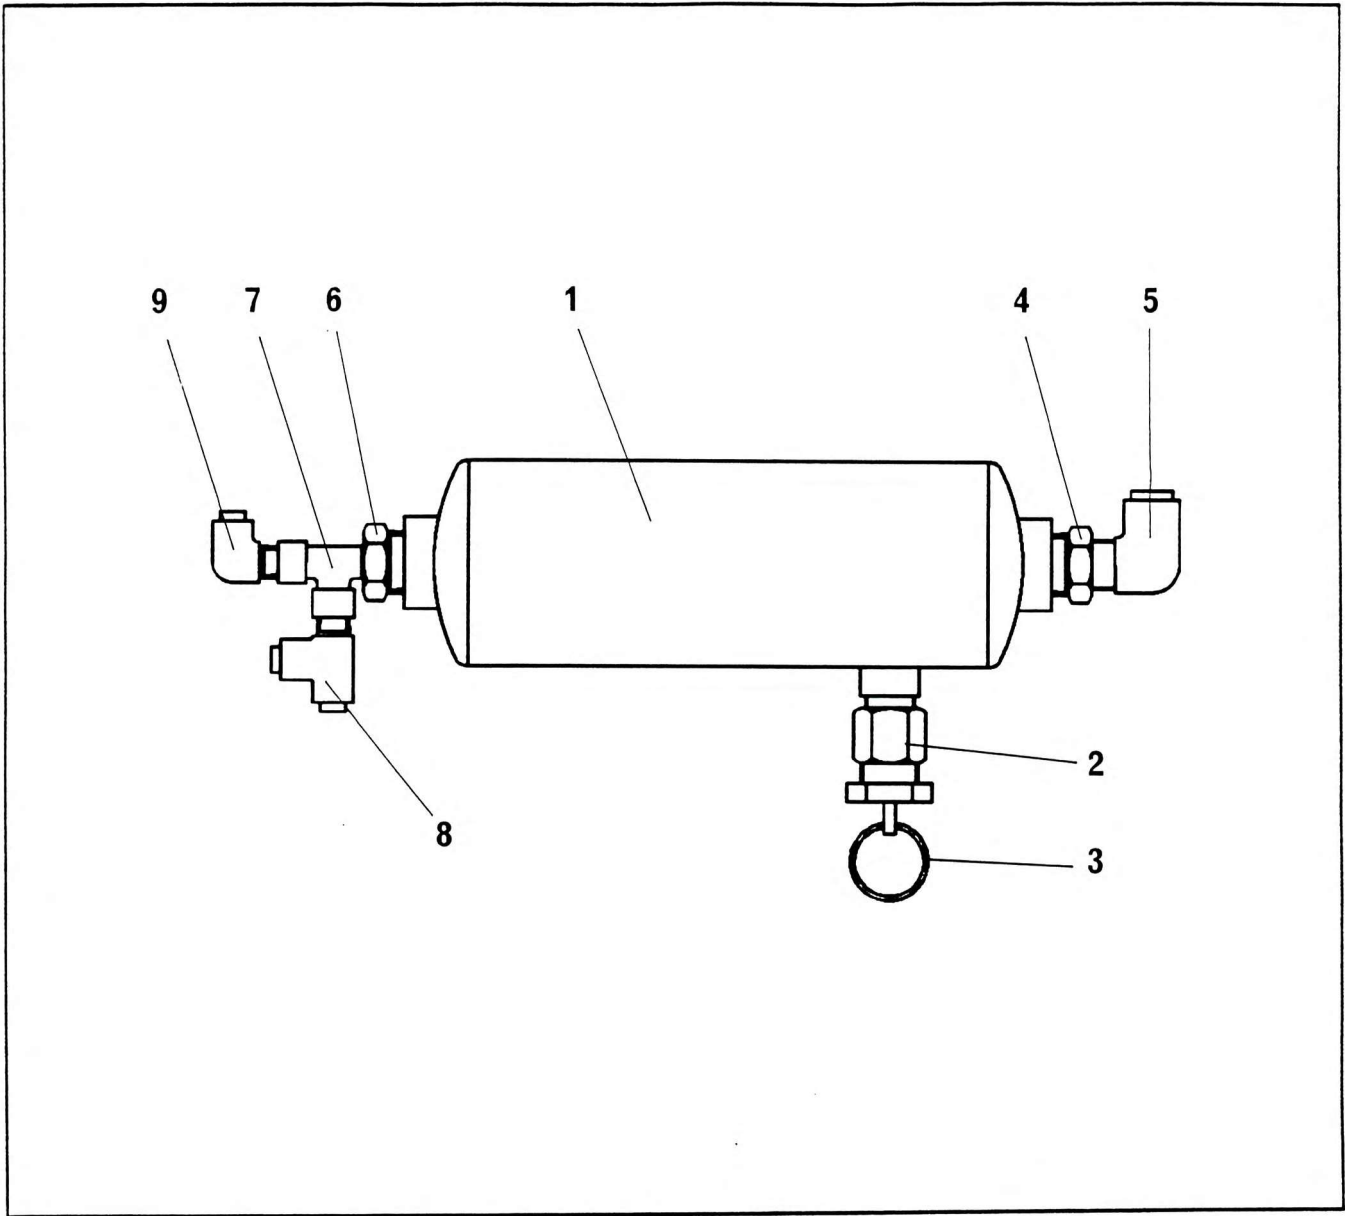

AIR RESERVOIR

NO.	PART NO.	QTY.	DESCRIPTION	NO.	PART NO.	QTY.	DESCRIPTION
1	7-880-000020	1	Air Reservoir				
2	7-445-080417	1	Reducer				
3	7-926-001994	1	Drain Valve				
4	7-445-120850	1	Bushing Reducing				
5	7-443-991035	1	Elbow Adaptor				
6	7-445-120450	1	Bushing Reducing				
7	7-888-000033	1	Service Tee				
8	7-443-990986	1	Special 'T' Adaptor				
9	7-443-991020	1	Elbow Adaptor				